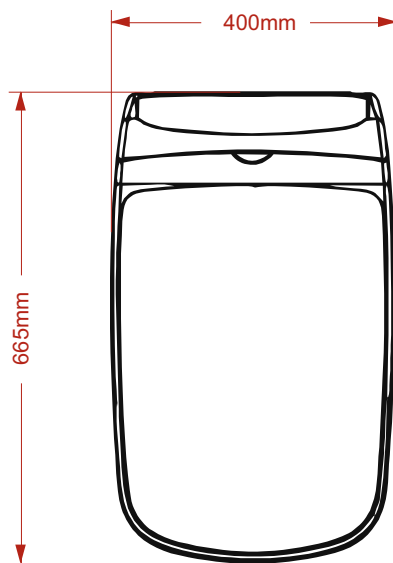

With its smooth stainless steel finish, black plastic and sleek design, the Mercury waste bin can hold up to 25L of litter in a stylish container, blending perfectly with any upper-market environment.

### Product Dimensions:

Height: 665mm

Width: 400mm

Depth: 185mm

Capacity: 25 Litres